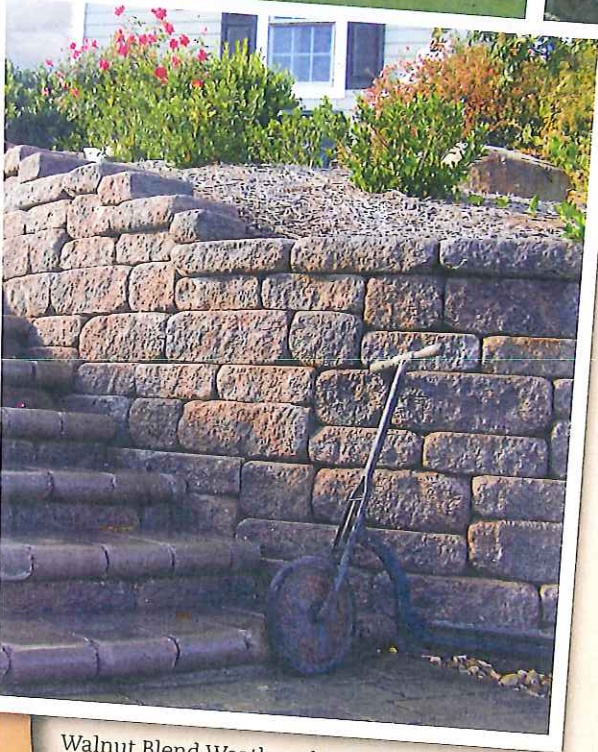

House

GRILL

scale

⊙ Doghouse

Hemlock

Patio Designs

Station 10

Weathered Versa-Lok® & Mosaic

Chestnut Blend Weathered Mosaic, Weathered Parapet Wall & Versa-Caps

Walnut Blend Weathered Mosaic Wall & Versa Cap & Bullnose Tread

Weathered Mosaic & Versa-Caps in Walnut Blend

Raised Patios

Grotto Hardscapes' Versa-Lok retaining wall systems can also be constructed as raised patios — a beautiful alternative to a wooden deck. The welcoming raised patios shown here form an extension of the original property creating outdoor