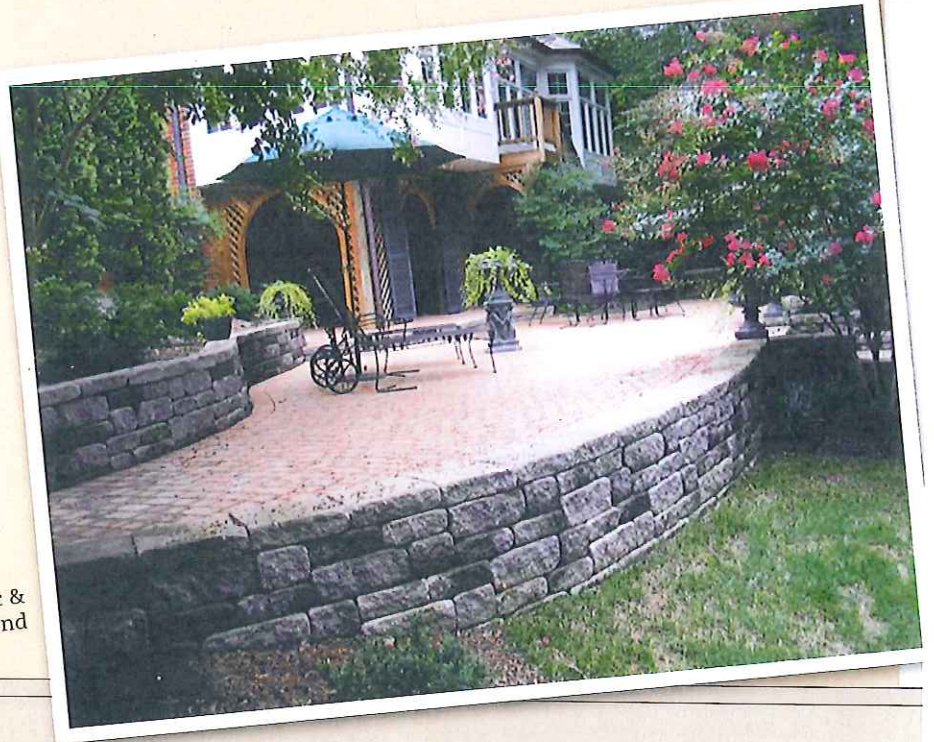

House

GRILL

scale

⊙ Doghouse

Hemlock

Patio Designs

Station 10

Weathered Versa-Lok® & Mosaic

Chestnut Blend Weathered Mosaic, Weathered Parapet Wall & Versa-Caps

Walnut Blend Weathered Mosaic Wall & Versa Cap & Bullnose Tread

Weathered Mosaic & Versa-Caps in Walnut Blend

Raised Patios

Grotto Hardscapes' Versa-Lok retaining wall systems can also be constructed as raised patios — a beautiful alternative to a wooden deck. The welcoming raised patios shown here form an extension of the original property creating outdoor