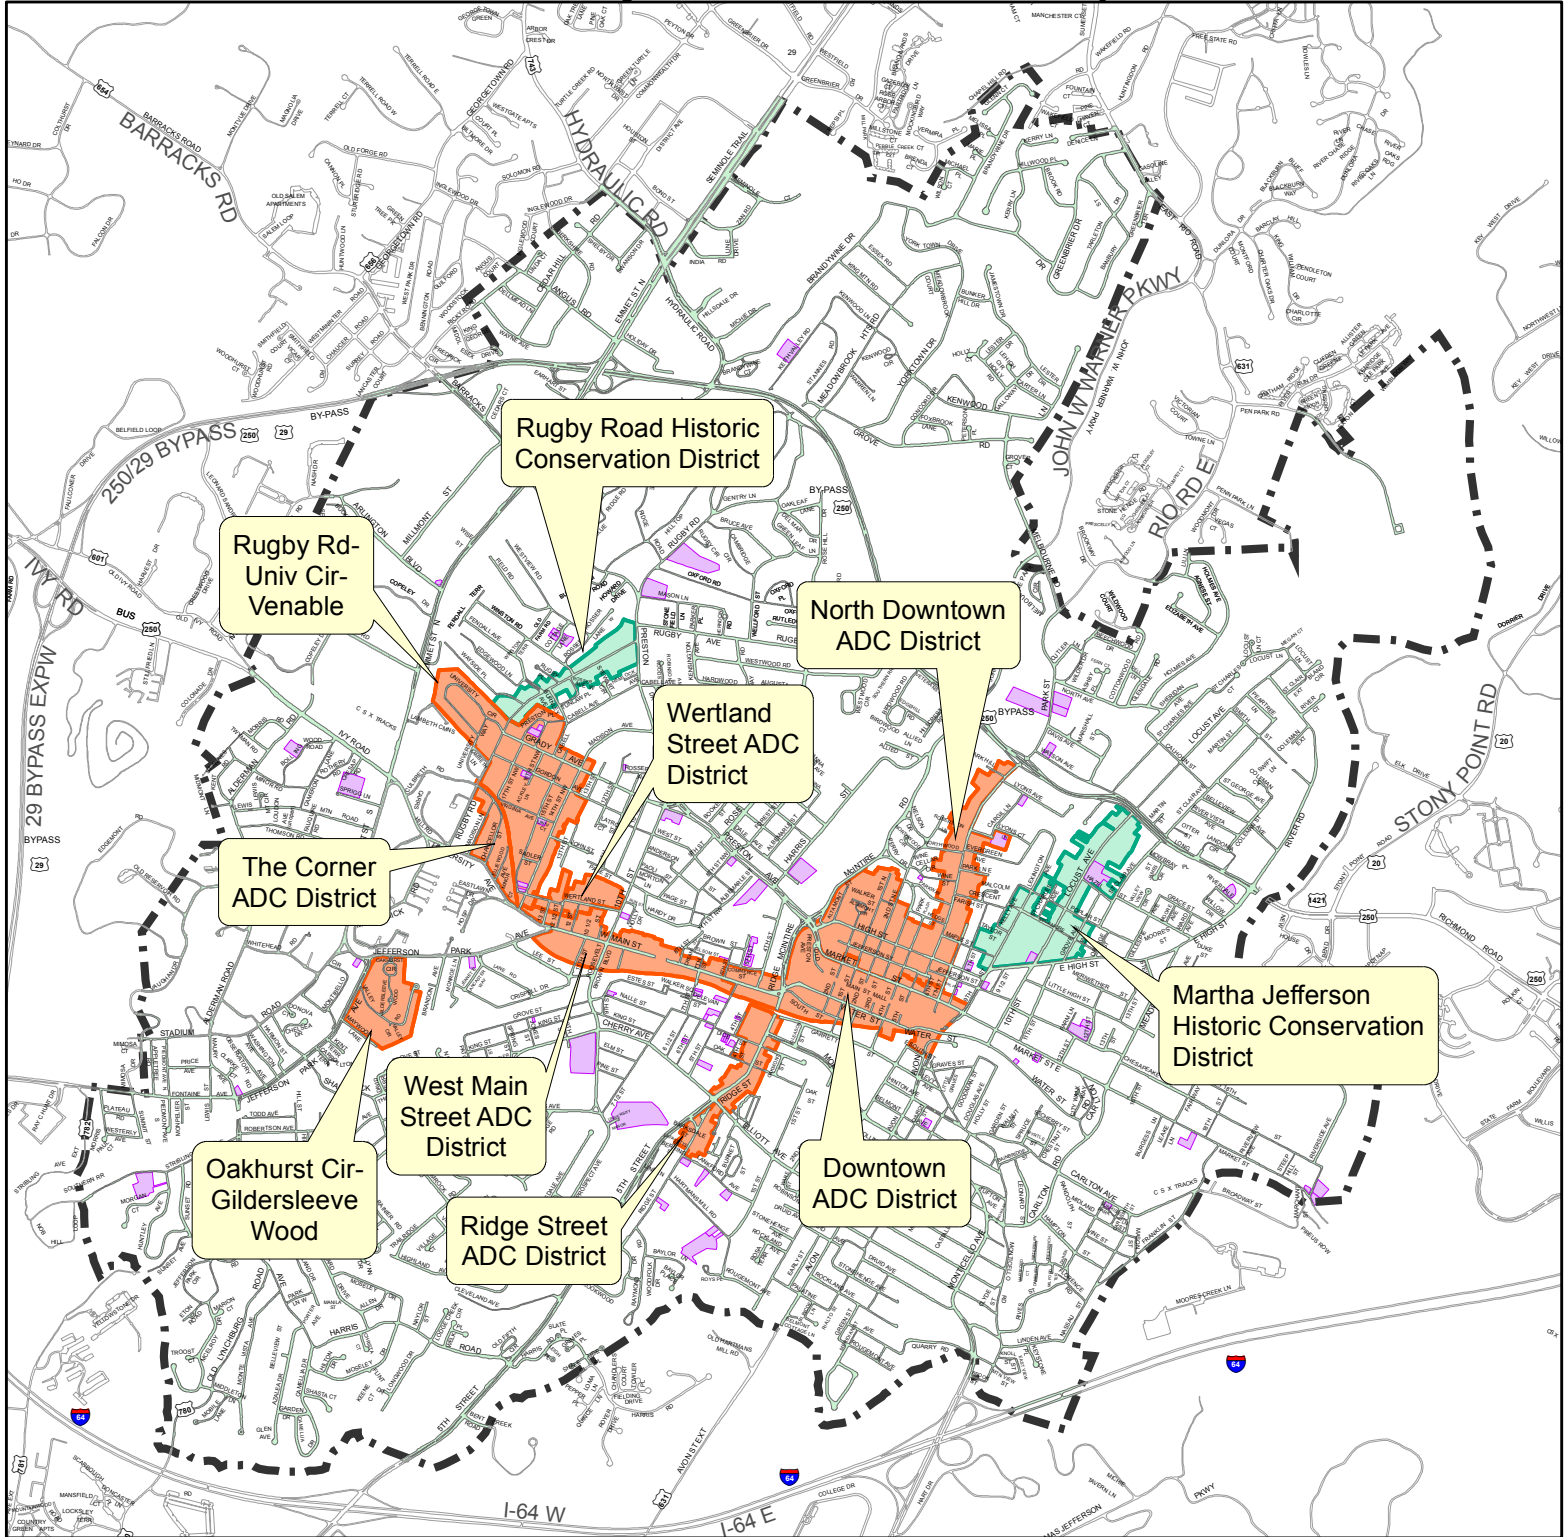

Local (Regulatory) Historic Overlay Districts & Individually Protected Properties

February 2015

City of Charlottesville

- Individually Protected Properties
- Architectural Design Control (ADC) Districts
- Historic Conservation Districts