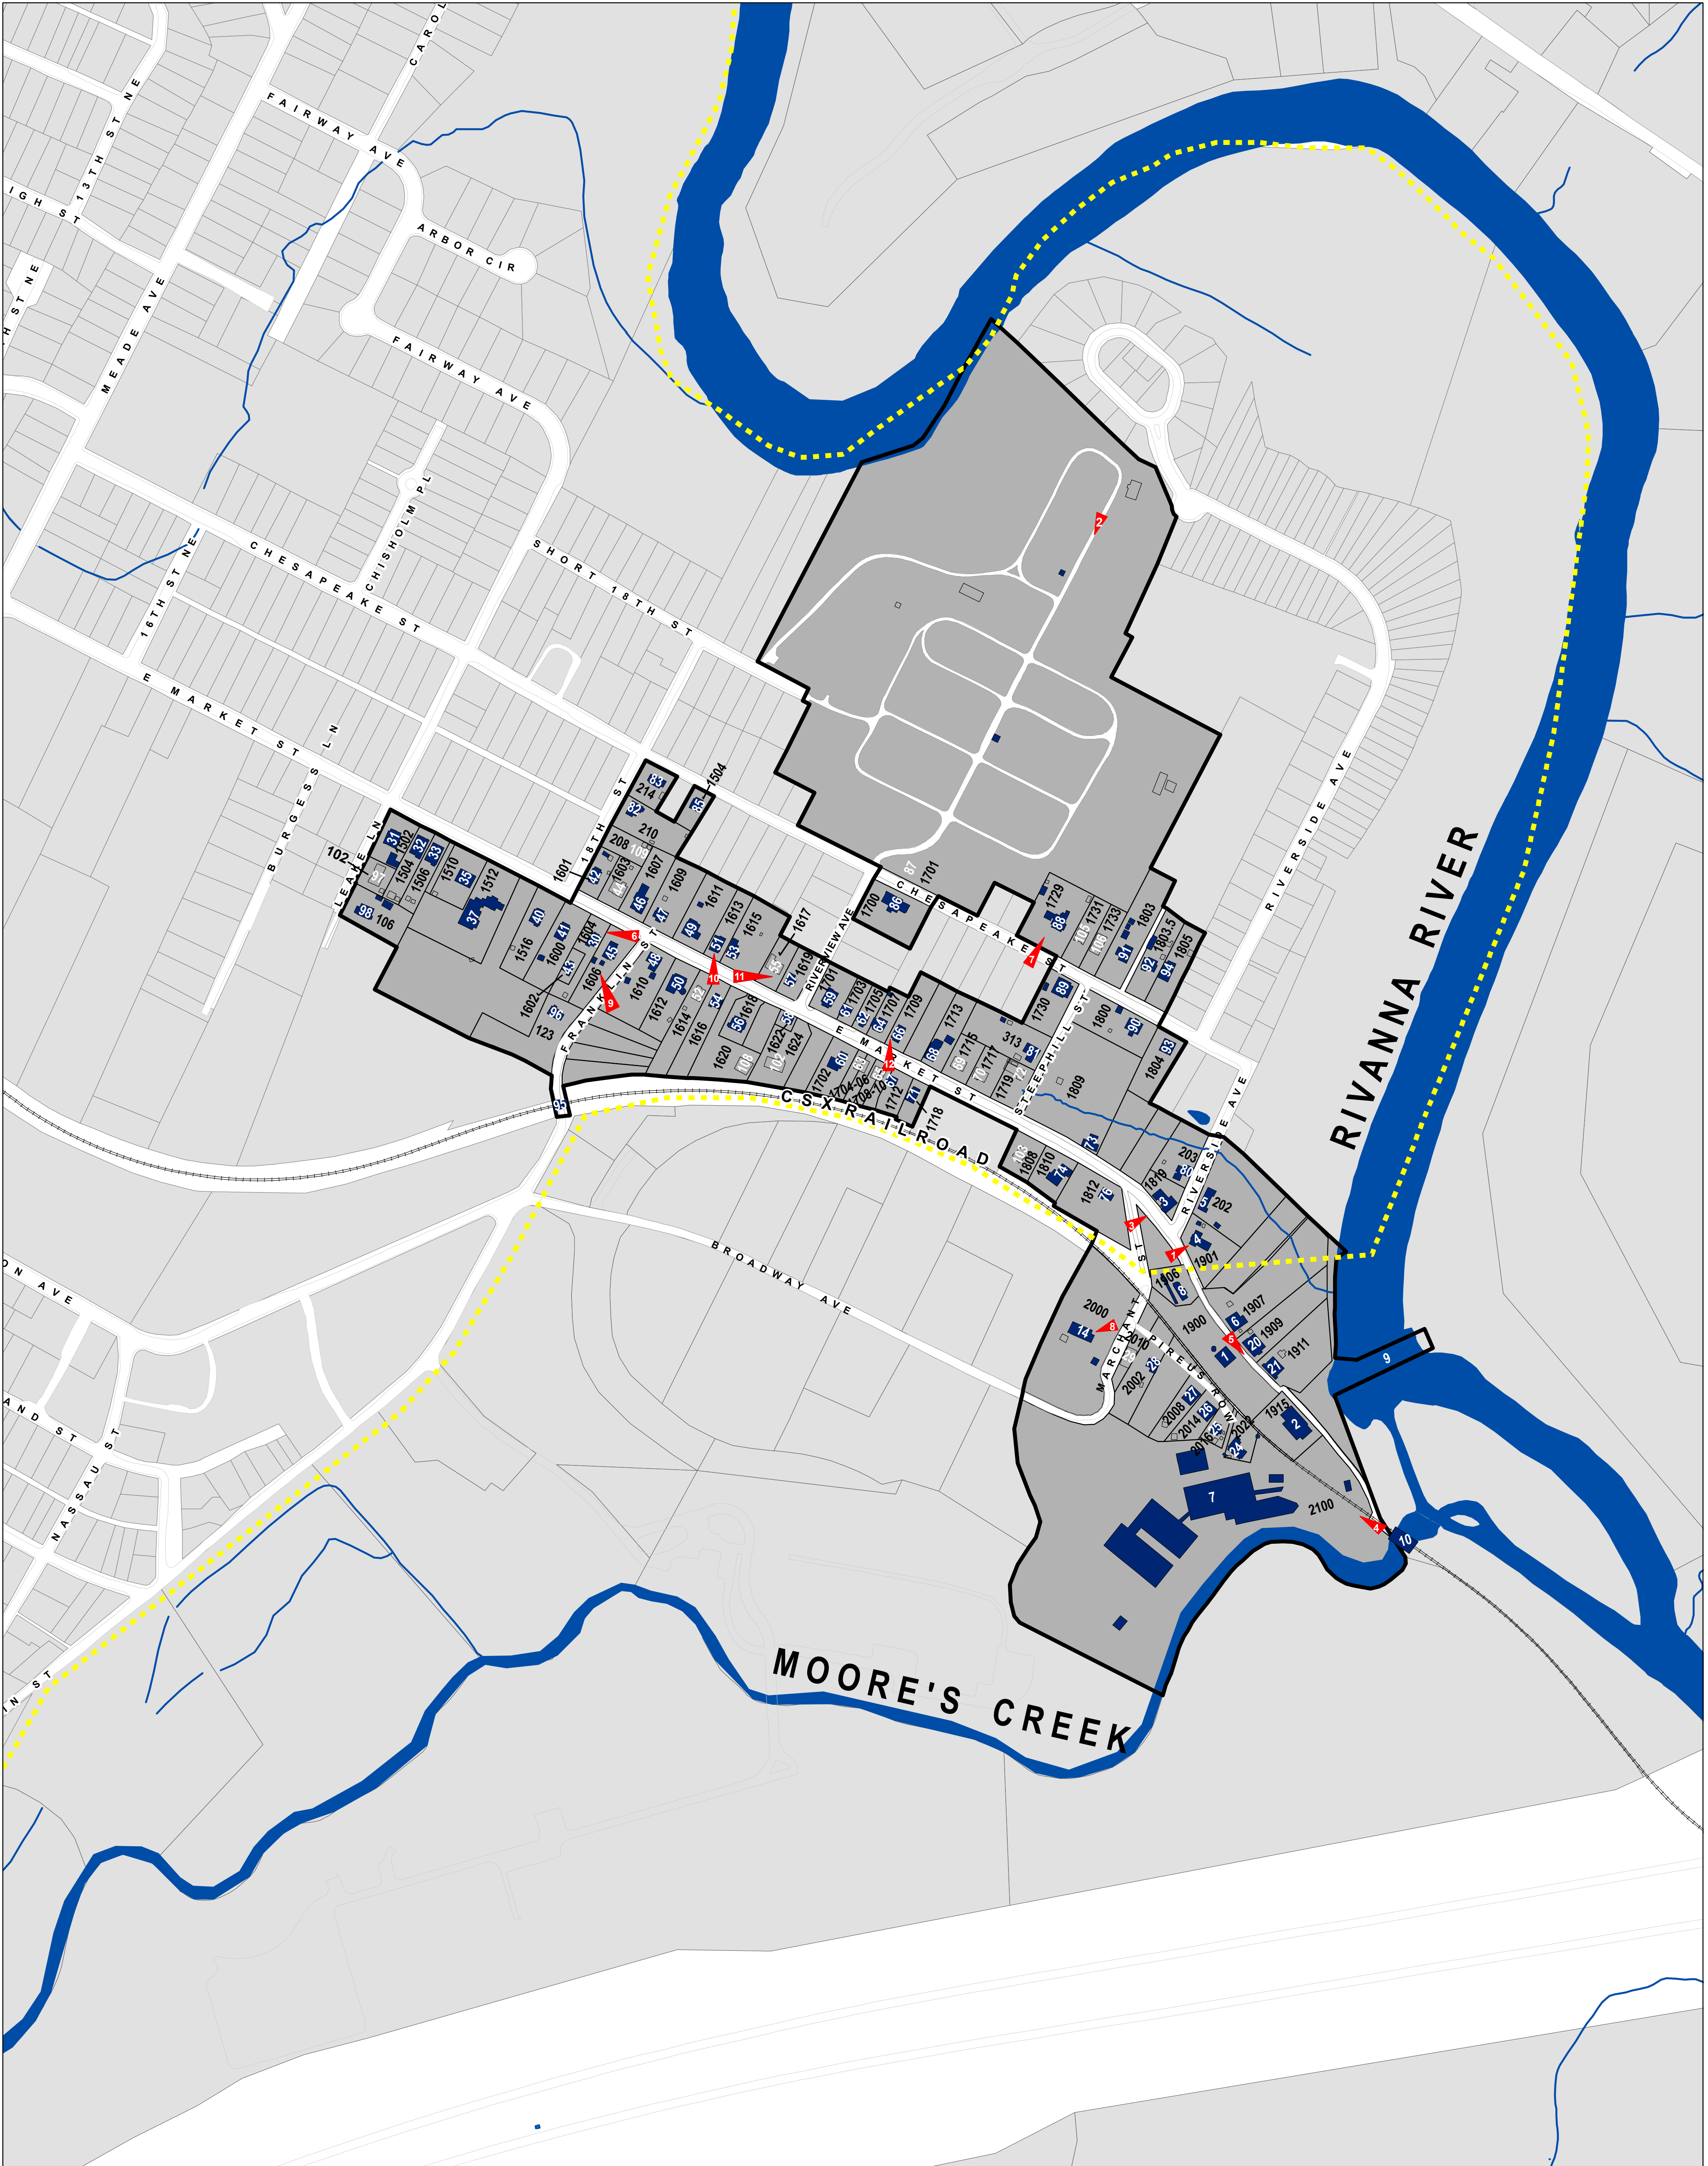

PROPOSED WOOLEN MILLS VILLAGE NATIONAL REGISTER HISTORIC DISTRICT AUGUST 2009

-  City Limits
-  Proposed District
-  Contributing Resource
-  Non-Contributing Resource
- 1808 Resource Address
-  53 DHR Number (002-I260-0__)
-  2 Photo Key Arrow

0 120 240 480 720 960 Feet