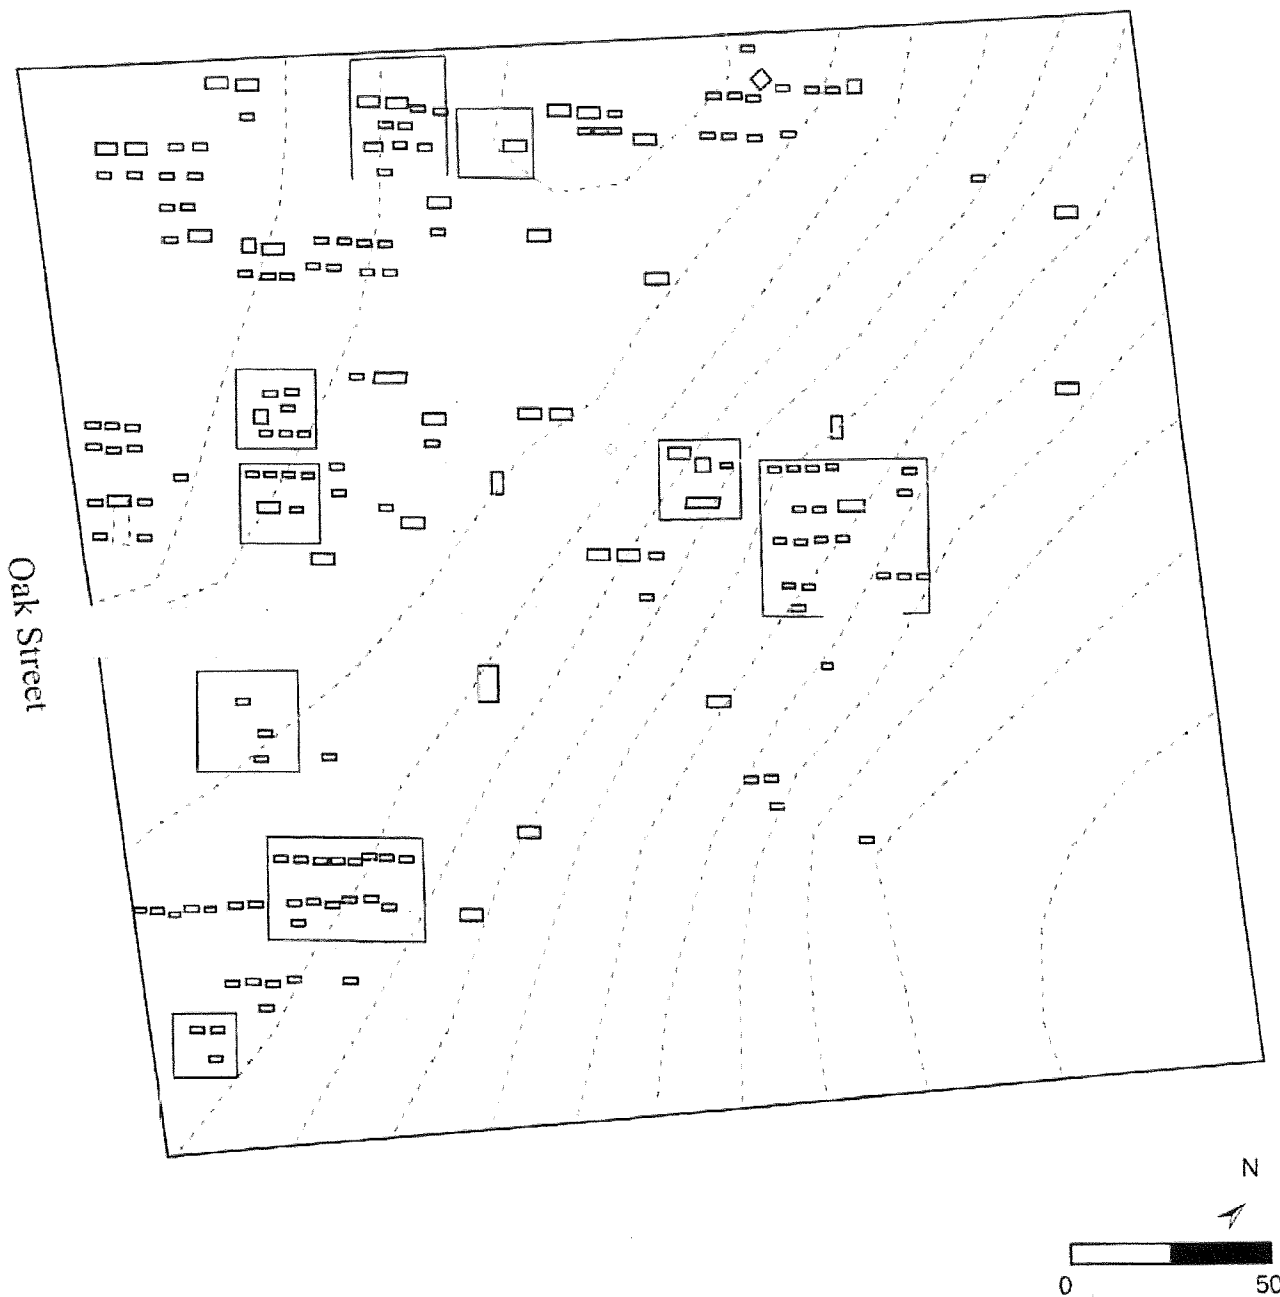

United States Department of the Interior
National Park Service

NATIONAL REGISTER OF HISTORIC PLACES
CONTINUATION SHEET

Daughters of Zion Cemetery
Charlottesville, VA

Section Additional Documentation Page 24

Figure 1.
Daughters of Zion Cemetery Site Plan Drawn by: Lynn Rainville, PhD
Charlottesville, Virginia